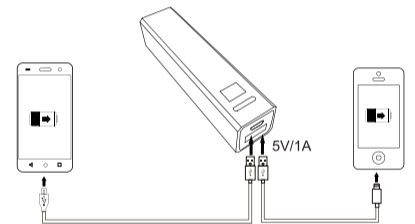

1. Package Contents

2600mAh

2. Charging Power Bank

3. Charging USB Device

*Recommend device with 1A current

Features:

- Capacity: 2600 mAh
- Output: 5V/1A
- Input: 5V/1A

Note: Any power bank will not deliver full-declared capacity to your device – some of this energy is lost through heat generated and voltage conversion. Please, check the specification of your phone or tablet's battery to estimate how many full charges you can expect. If not stated otherwise expect to achieve around 70% of efficiency.