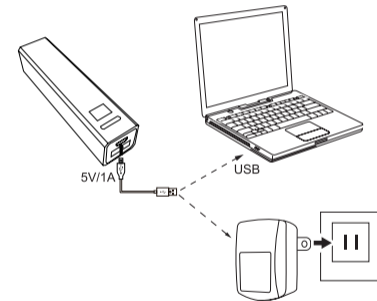

1. Package Contents

2600mAh

2. Charging Power Bank

3. Charging USB Device

*Recommend device with 1A current

Features:

- Capacity: 2600 mAh
- Output: 5V/1A
- Input: 5V/1A

Note: Any power bank will not deliver full-declared capacity to your device – some of this energy is lost through heat generated and voltage conversion. Please, check the specification of your phone or tablet's battery to estimate how many full charges you can expect. If not stated otherwise expect to achieve around 70% of efficiency.