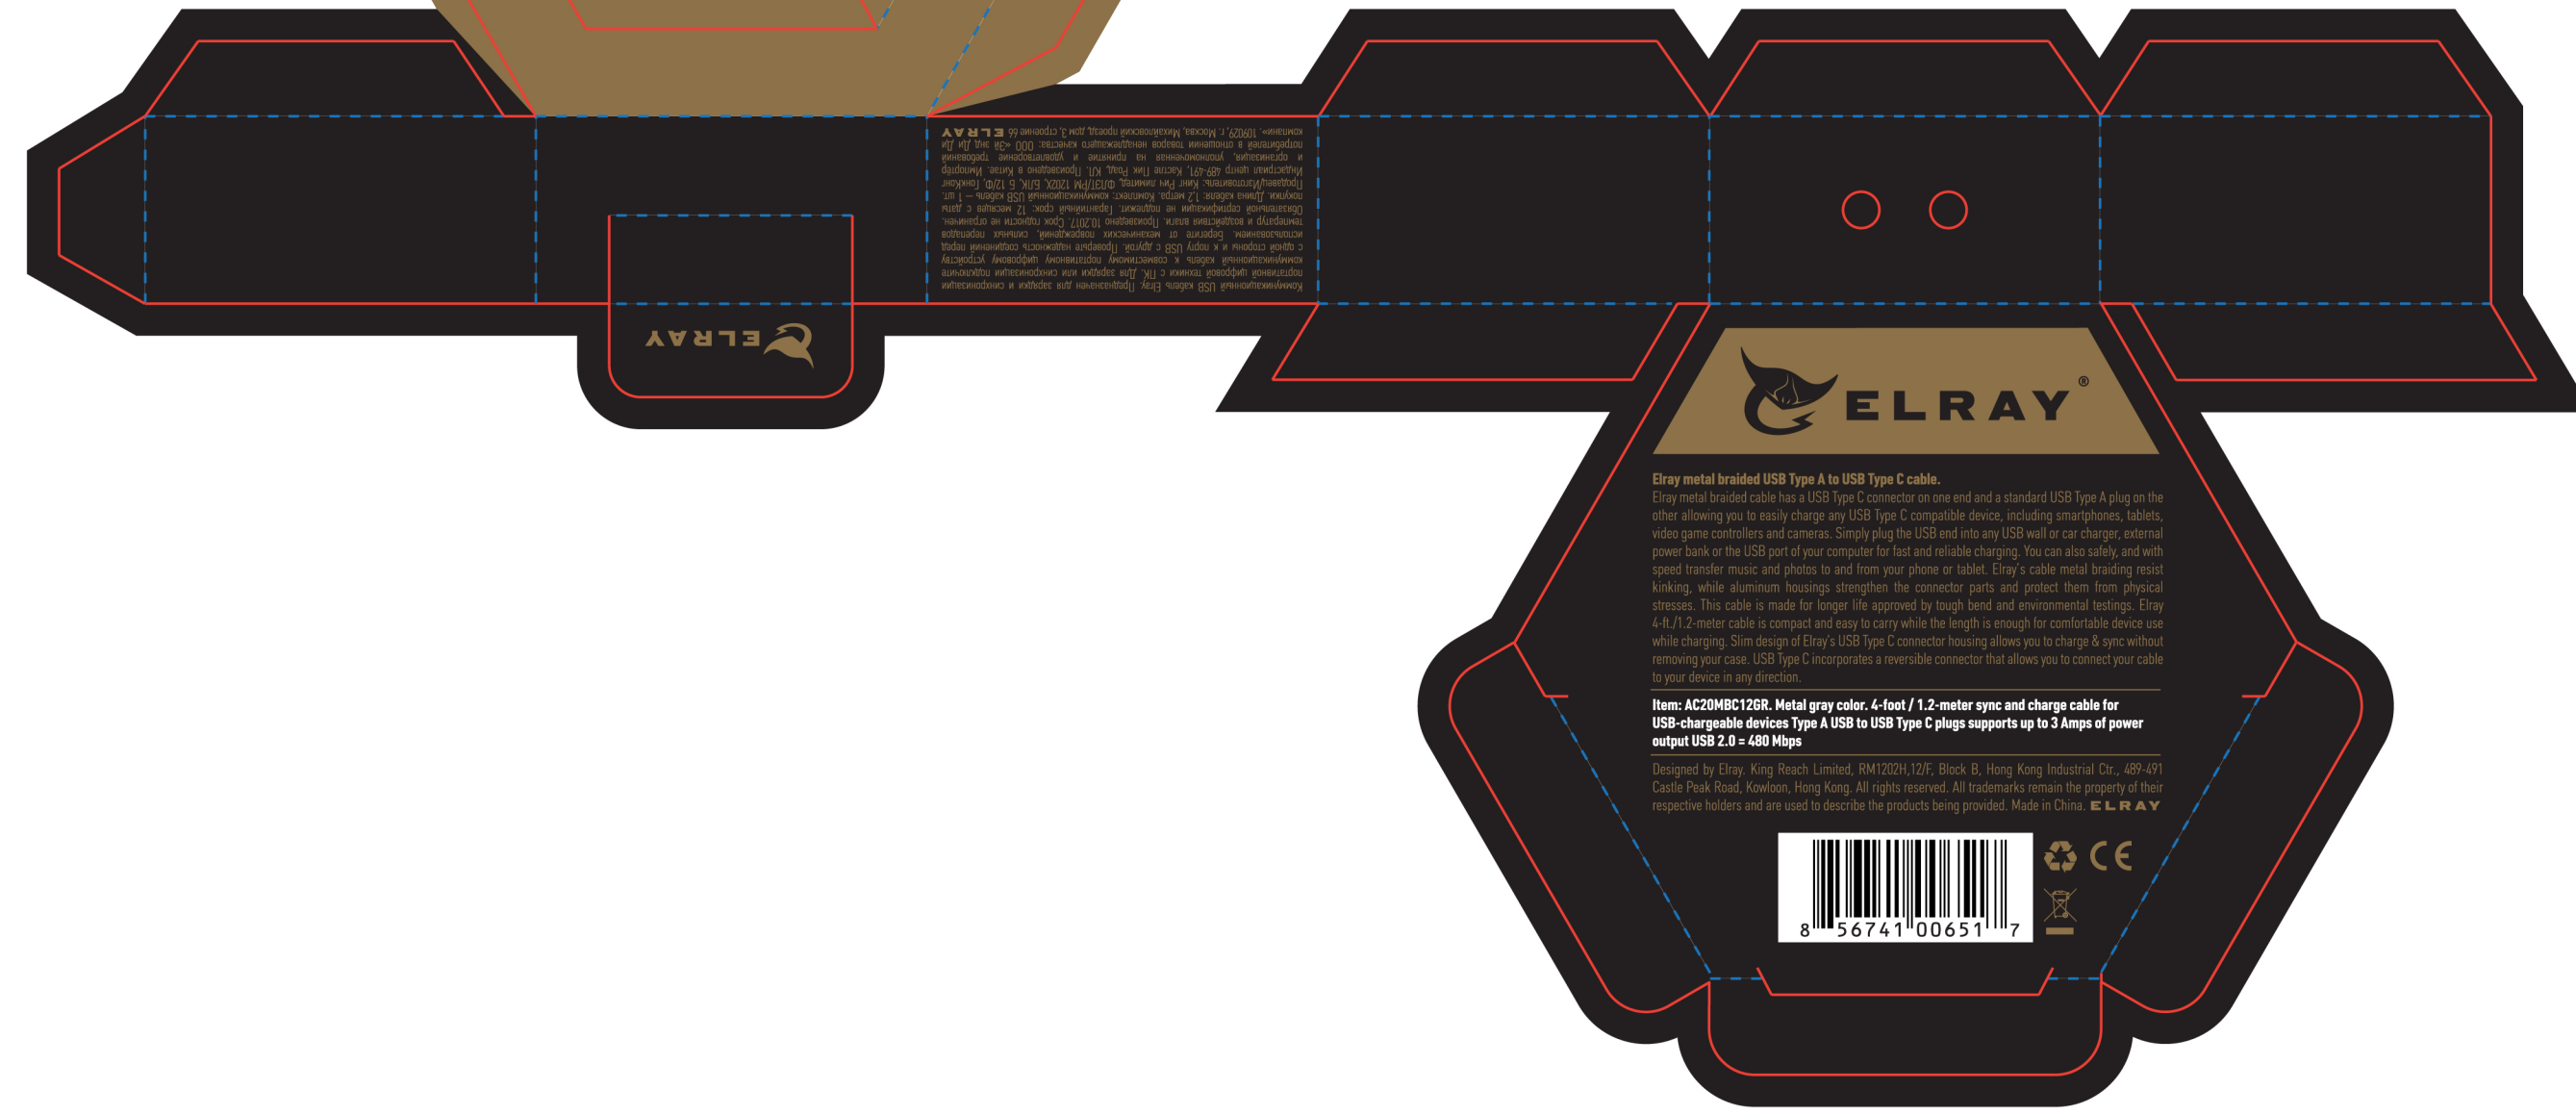

Back side print PANTONE 872 C

Компания ELRAY производит продукцию для рынка и экспортом
в соответствии с требованиями стандарта CE. Для получения информации
обращайтесь к менеджеру по продажам. Контактная информация:
ELRAY, ул. Шанхайская, 12/1, Котловка, г. Москва, Россия. Тел: +7 (495) 645-1111.
E-mail: info@elray.com

Item: AC20MBC12GR. Metal gray color. 4-foot / 1.2-meter sync and charge cable for USB-chargeable devices Type A USB to USB Type C plugs supports up to 3 Amps of power output USB 2.0 = 480 Mbps

Package ELRAY Type-C cable