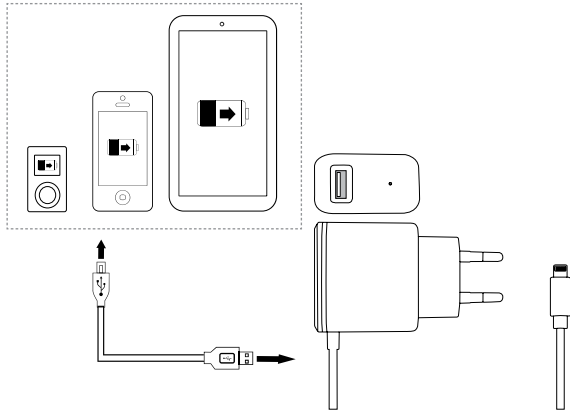

Wall charger with lightning cable, 2,1A

CNE-CHA043

Quick Guide v 1.0

Features: Wall charger with lightning cable, 2,1A

- Smart Intelligent Chip
- Input Voltage: AC 100-240V
- Output Voltage& Current: DC 5V-2100mA
- Qty of USB ports: 1
- Operating temperature: 0 - 40°C
- Storage temperature: - 20°C to 60°C
- Dimension: 81*47.2*27 mm (L*W*D)
- Weight: 0.065 g
- Compatible with Smartphone/Mobile Phone/Tablet/PSP/GPS/Camera/MP3/MP4/PDA etc.