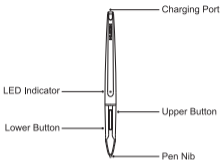

Product Overview