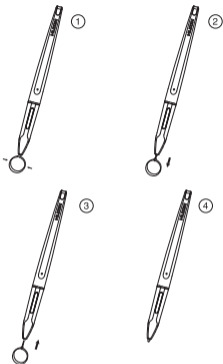

PE150/PE330/PF150

Product Overview

Packing List

Digital Pen

Pen Charge Cable

Replacement Nibs

Pen Nib Clip

Charging the Pen

When the LED indicator on the pen shows orange, it means the pen voltage is low, please charge the pen with the attached cable. It can be connected to computer, power supply and power bank.

Replacing the Pen Nib

When the pen nib was heavily worn, please replace the nib with attached pen clip.

Specification

Dimension	176 x Φ 13.5mm
Net Weight	16.5g
Tilt Angle	$\pm 45^\circ$
Charge Time	Approx. 1.3hrs
Battery Life	Approx. 350hrs
Auto Sleep	15mins