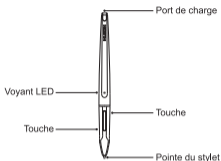

Vue d'ensemble du produit