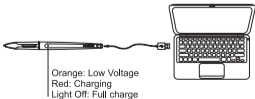

When the LED indicator on the pen shows orange, it means the pen voltage is low, please charge the pen with the attached cable. It can be connected to computer, power supply and power bank.

Replacing the Pen Nib