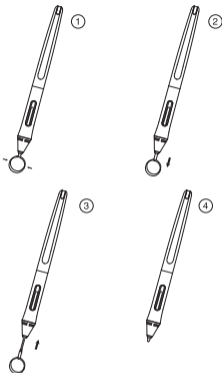

## Packing List

Battery-Free Pen

Pen Nib Clip

Replacement Nibs

## Replacing the Pen Nib

When the pen nib was heavily worn, please replace the nib with attached pen clip.

## Specification

Dimension	163.6 x $\Phi$ 14.5mm
Net Weight	13g
Tilt Angle	$\pm 45^\circ$