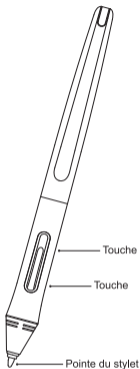

Vue d'ensemble du produit

Accessories