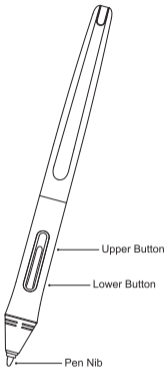

Product Overview

Packing List